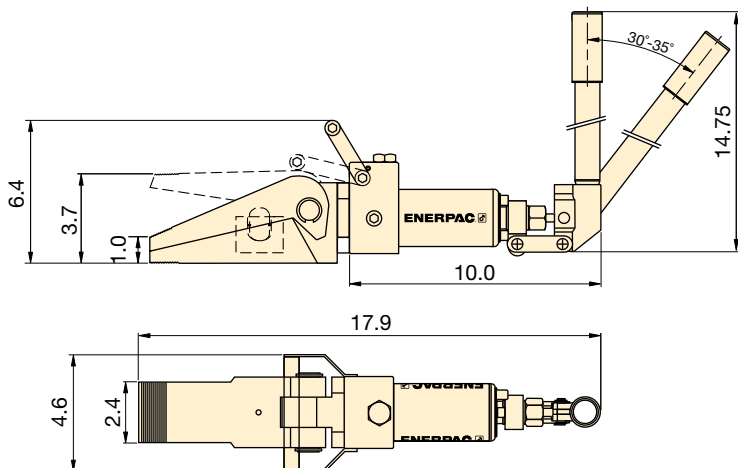

WR-Series Integrated Spreader

▼ Shown: **WR13 Integrated Spreader**

- **Power** – Best-in-class capacity for bigger jobs
- **Portability** – Essential for remote or confined applications
- **Speed** – Increase speed with this simple no set-up tool
- **Durability** – Forged steel jaws; task tough and task ready
- **Operates in any orientation**
- **Single-acting spring return**
- **Only 53 lbs of force on the handle is required to generate 3000 lbs of lifting capacity**
- **The detachable handle rotates 360°**

WR Series

Capacity:

1.5 tons

Tip Clearance:

1 inch

Maximum Spread:

3.7 inches

Maximum Operating Pressure: